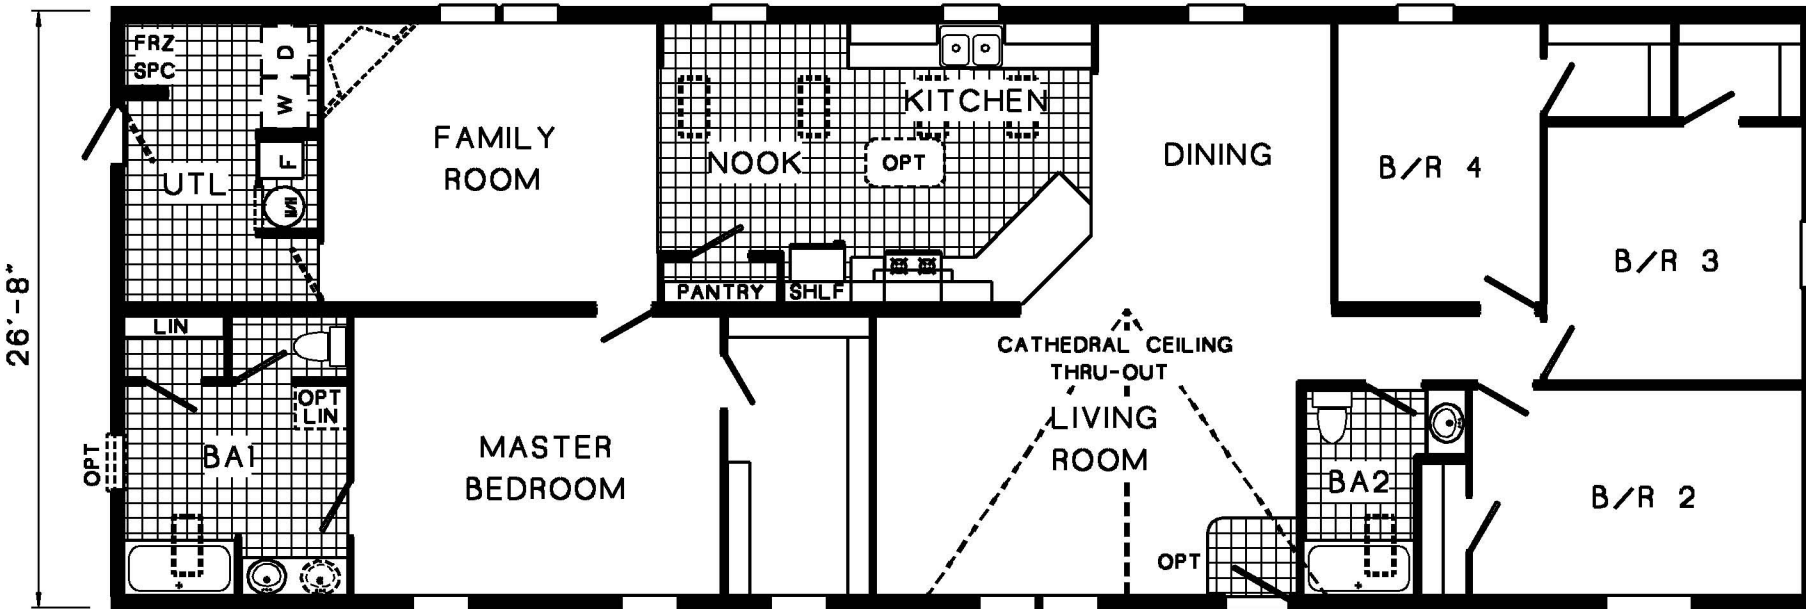

OPTIONAL
GLAMOUR
BATH
(OMITS LIN)

76'-0"

9'-4"

15'-0"

8'-8"

11'-0"

10'-8"

9'-4"

12'-0"

26'-8"

10'-8"

16'-8"

6'-8"

19'-0"

5'-4"

2'-4"

15'-4"

3A147-A 2876 Approx. 2027 Sq. Ft.