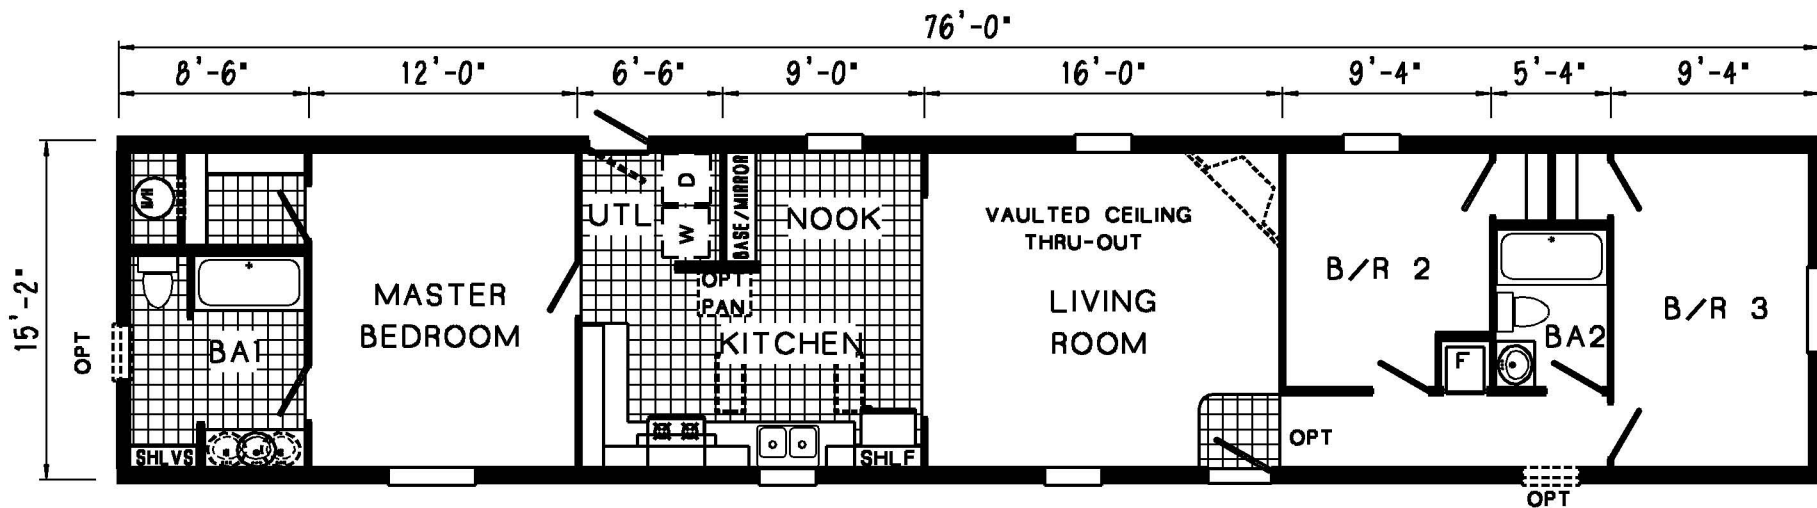

OPTIONAL  
GLAMOUR BATH  
(OMITS SHLVS)

1A103-A 1676 Approx. 1153 Sq. Ft.