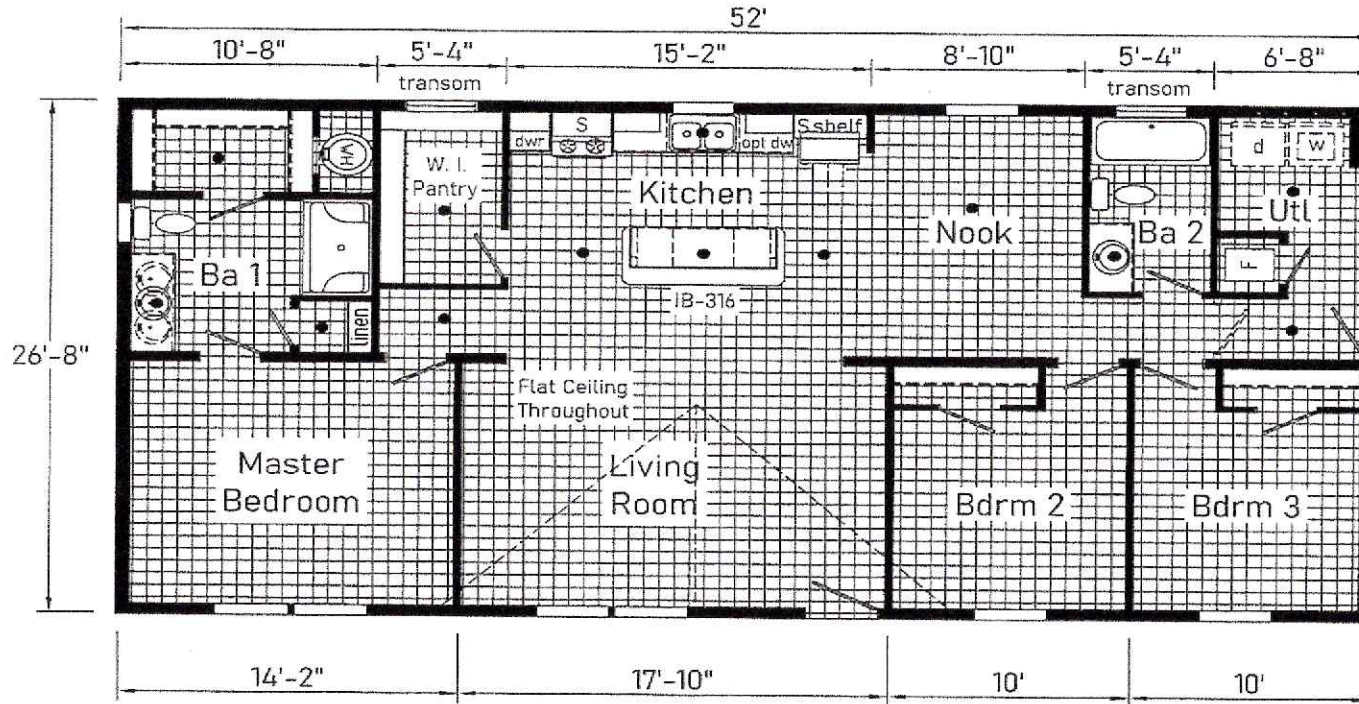

B

BZ28523F

BZ28523F 2855 Approx. 1387Sq. Ft.

Boggs Homes

Toll Free: 800-649-6578

Corner Routes 90 & 131

Warren, Maine 04864

Commodore Homes of Pennsylvania

BZ28523F